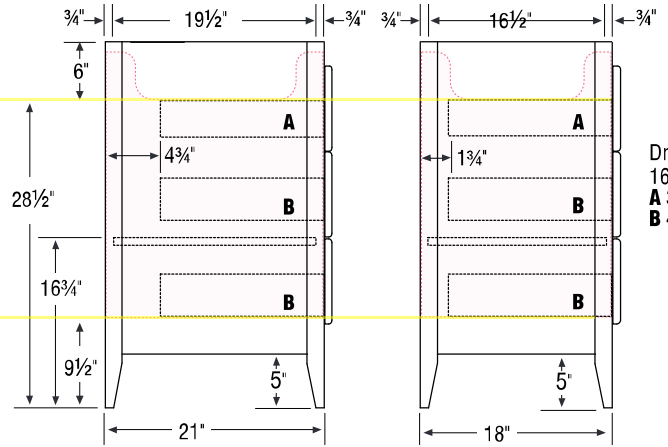

Basin placement range varies with brand and model. Shown is for Kohler 2210.

Drawers:  
16" Deep  
A 3 3/4" High  
B 4 3/4" High

### 60" Vanity, Double Basin

60" wide  
34 1/2" tall  
21" or 18" front-to-back

Internal Dividers